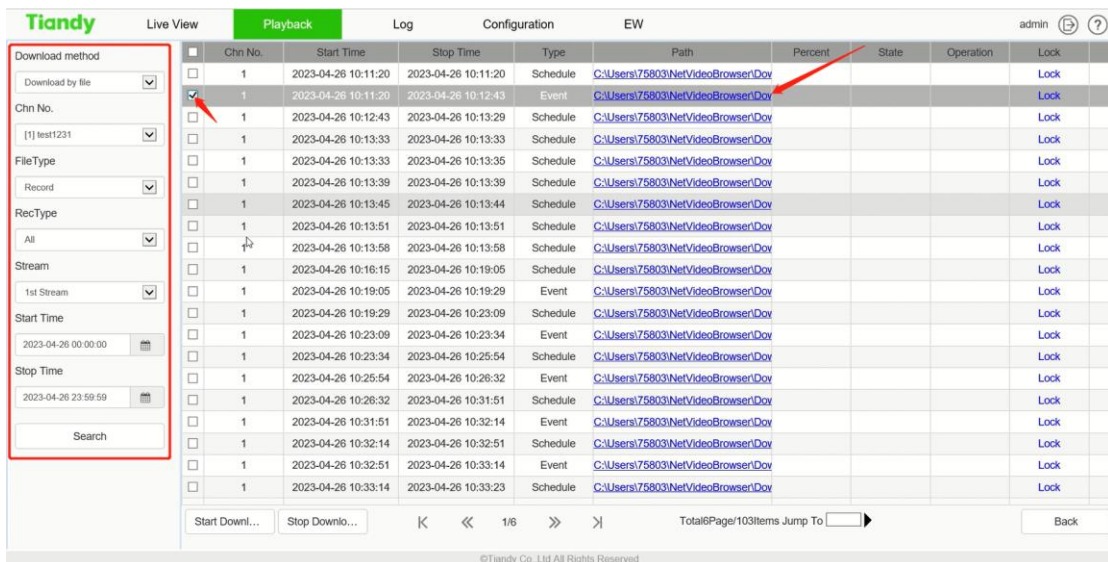

How to use SDV conversion and player in SearchConfig Tool V2.0

Description: This document will show you the usage of SDV conversion and player in SearchConfig Tool V2.0.

Prerequisites: SearchConfig Tool V2.0

Section 1: Download the SDV video

- 1.1 login into device web interface.
- 1.2 find the Local PC Setting in Configuration, choose the video format as sdv and set the download route.
- 1.3 Choose Playback and click download function in the lower right corner to get into download interface.
- 1.4 Filter the videos you want to watch, select and click Start Download button.

Notify:

1. Local routes are only valid in IE browser.

The screenshot displays the 'Local PC Setting' configuration page in the Tiandy web interface. The sidebar on the left lists various system settings, with 'Local PC Setting' selected. The main configuration area includes several sections: 'Record Videos', 'Live Snapshots', 'Playback Snapshots', 'Video Clips', and 'Downloaded Files', each with a file path and a 'Browse' button. Below these are 'Protocol Type' (set to TCP) and 'Local Capture Format' (a dropdown menu with 'sdv(*.sdv)', 'mp4(*.mp4)', and 'avi(*.avi)' options). The 'sdv(*.sdv)' option is highlighted with a red box. A red arrow points from the 'Local PC Setting' menu item to the configuration page. A red text box at the top of the configuration area contains the warning: 'Attention: Local routes are only valid in IE browser.' The page also includes 'Resolution' (4CIF (704x480)) and 'Bit Rate' (2048) settings, and 'Save' and 'Cancel' buttons at the bottom.