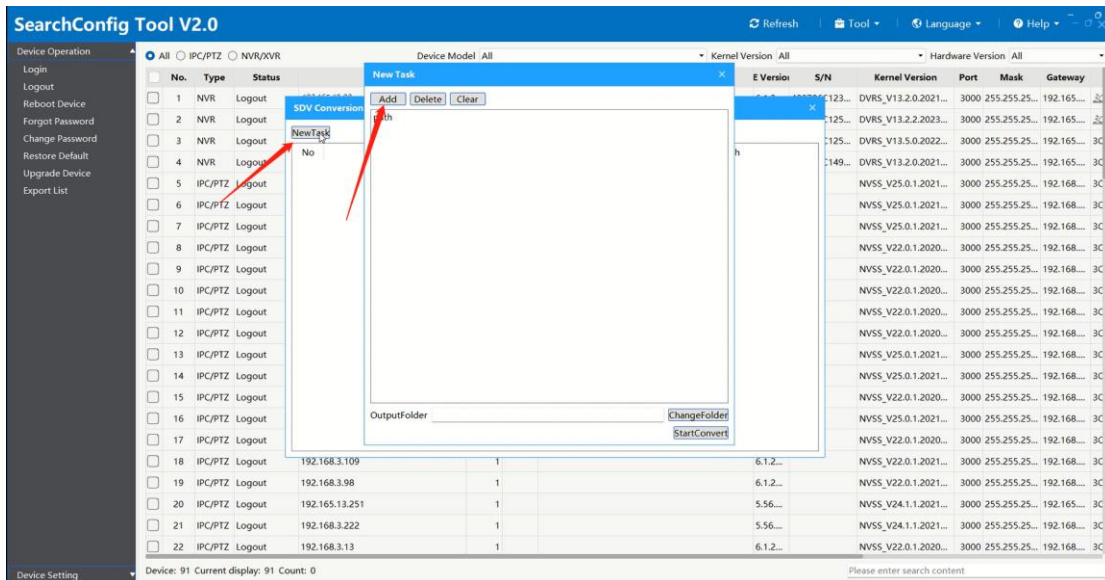

3. Usage of Player

- 3.1 Select Player in tool and open.
- 3.2 Click open file and select the video you want to watch.
- 3.3 In View menu, could select the windows amount(1, 4, 9, 16) and full screen.
- 3.4 In Play menu, could use Play/Pause, Stop, Step/Frame step back, Back to start.etc function.
- 3.5 In Setting menu, could Set snapshot path and Open snapshot folder
- 3.6 These basic functions are also in the lower left corner and click snapshot to get a capture picture.