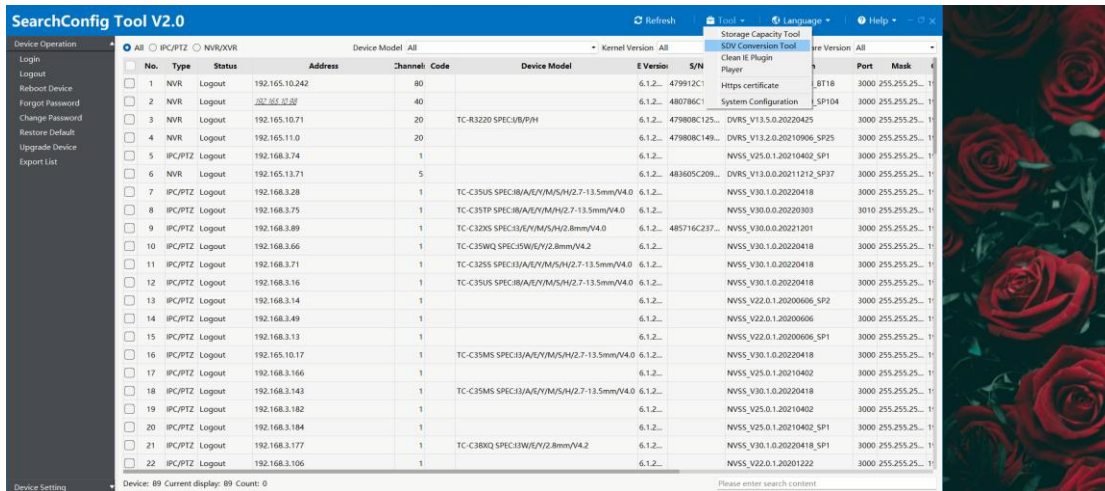

3. Usage of Player

- 3.1 Select Player in tool and open.
- 3.2 Click open file and select the video you want to watch.
- 3.3 In View menu, could select the windows amount(1, 4, 9, 16) and full screen.
- 3.4 In Play menu, could use Play/Pause, Stop, Step/Frame step back, Back to start.etc function.
- 3.5 In Setting menu, could Set snapshot path and Open snapshot folder
- 3.6 These basic functions are also in the lower left corner and click snapshot to get a capture picture.